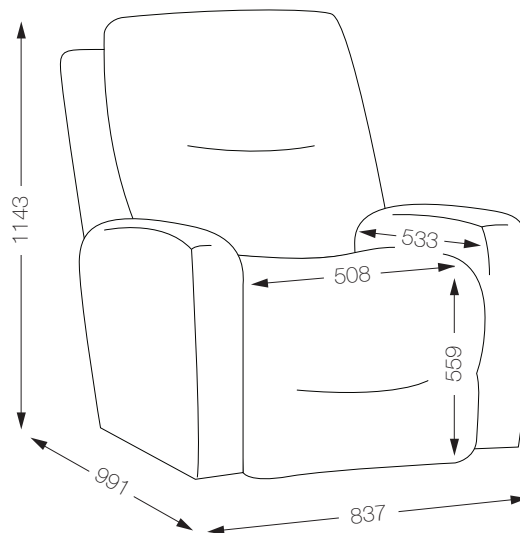

Features & Warranty

- Easy to use hand wand with toggle on reverse side
- Requires only 711mm from wall to fully recline
- 10 year warranty on frame, foam, springs
- 5 year warranty on mechanism
- 3 year warranty on leather, 1 year on fabric,
- 2 year warranty on motor