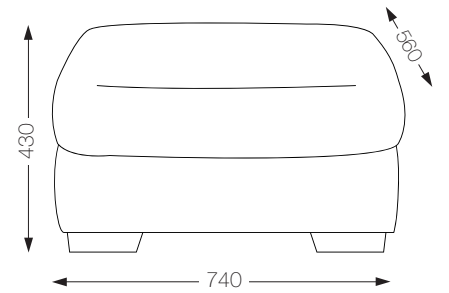

# EURO

CHAIR

2.5 SEATER

3 SEATER

OTTOMAN