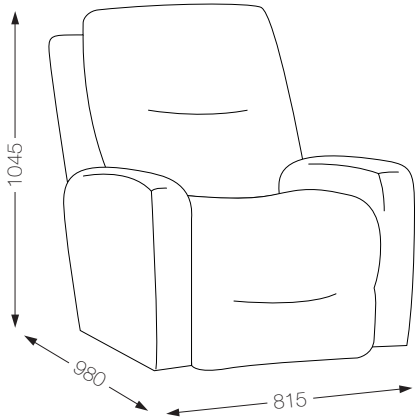

POWER XR ROCKER

2 SEATER

2 SEATER GLIDEAWAY CHROME HANDLE

3 SEATER

3 SEATER GLIDEAWAY CHROME HANDLE

ADAM

CHAISE ROCKER, GLIDEAWAY & POWER XR ROCKER

2 SEATER

2 SEATER GLIDEAWAY CHROME HANDLE

3 SEATER

3 SEATER GLIDEAWAY CHROME HANDLE