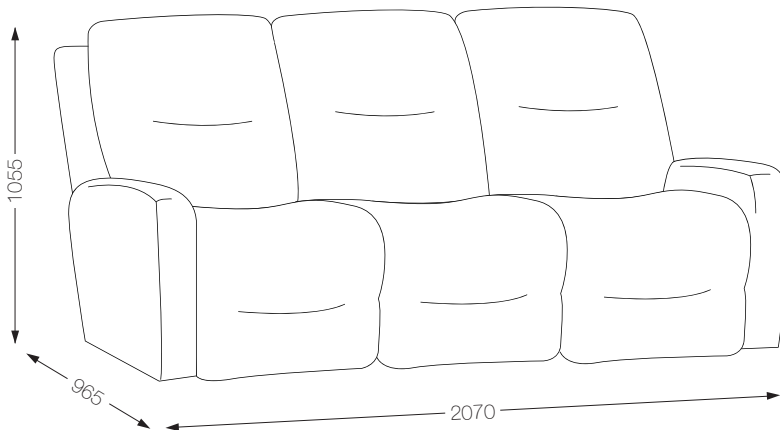

3 SEATER GLIDEAWAY CHROME HANDLE