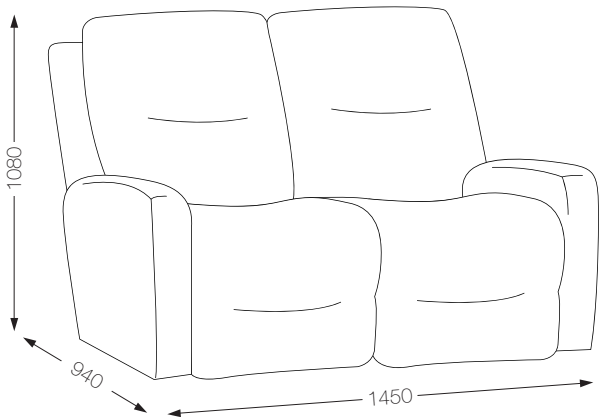

POWER XR ROCKER

2 SEATER

2 SEATER GLIDEAWAY CHROME HANDLE

3 SEATER

3 SEATER GLIDEAWAY CHROME HANDLE

ADAM

CHAISE ROCKER, GLIDEAWAY & POWER XR ROCKER

2 SEATER

2 SEATER GLIDEAWAY CHROME HANDLE

3 SEATER

3 SEATER GLIDEAWAY CHROME HANDLE