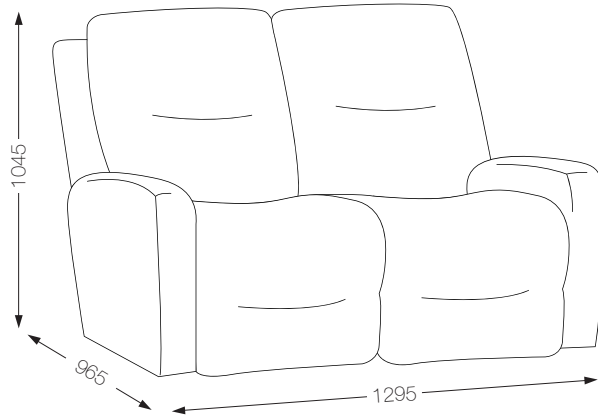

POWER XR ROCKER

2 SEATER

2 SEATER GLIDEAWAY CHROME HANDLE

3 SEATER

3 SEATER GLIDEAWAY CHROME HANDLE

ADAM

CHAISE ROCKER, GLIDEAWAY & POWER XR ROCKER

2 SEATER