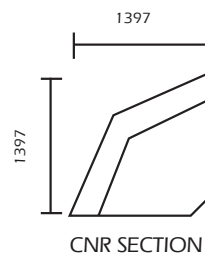

Updated: 4th June 2012

PFLO FLORENCE

Image shown consists of: 2.5 str LHF / RHF + cnr + armless + chaise 1 arm

DIMENSIONS:

3 seater W 1 arm	Width 2286 Depth 1016 Height 889	2.5 seater armless	Width 1270 Depth 1016 Height 889	Chaise 1 arm	Width 991 Depth 1714 Height 889
2.5 seater W 1 arm	Width 1651 Depth 1016 Height 889	1 seat 1 arm	Width 1016 Depth 1016 Height 889	Chaise LHF / RHF	Width 1016 Depth 2159 Height 889
Armless chair	Width 635 Depth 1016 Height 889	All dimensions are shown in millimeters. Measurements quoted are a guide only. Some variances may occur due to upholstery technique and the way each product is measured.			

PFLO-3 - 3 Seater

DIMENSIONS: Width 2184
Depth 978
Height 889

All dimensions are shown in millimeters

PFLO-25 - 2.5 Seater

DIMENSIONS: Width 1727
Depth 978
Height 889

All dimensions are shown in millimeters

PFLO-1 - Chair

DIMENSIONS: Width 1194
Depth 978
Height 889

All dimensions are shown in millimeters

PFLO-4 - Ottoman

DIMENSIONS: Width 737
Depth 559
Height 419

All dimensions are shown in millimeters

PFLO-CNR - Corner Section