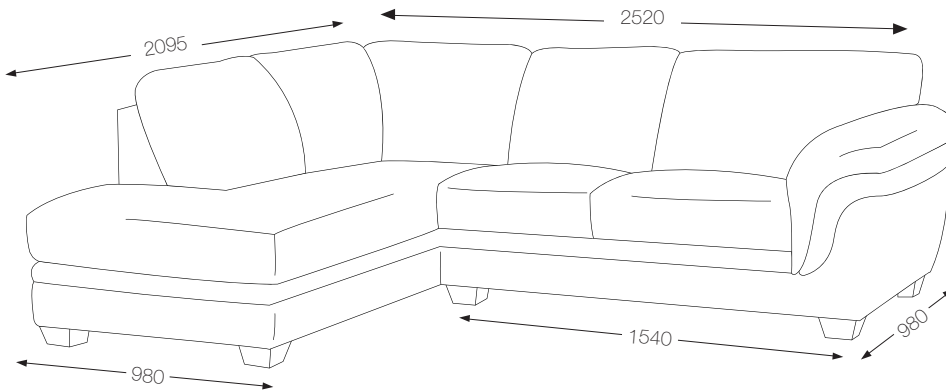

MARTELLI

MODULAR CNR

MARTELLI

CHAIR

2.5 SEATER SOFA

3 SEATER SOFA

OTTOMAN

MODULAR

1 SEAT LHF/RHF	2.5 SEATER LHF/RHF
W 930	W 1540
D 980	D 980
H 890	H 890
ARMLESS CHAIR	3 SEATER LHF/RHF
W 625	W 2150
D 980	D 980
H 890	H 890
CHAISE LHF/RHF	
W 980	
D 2095	
H 890	

MODULAR CNR