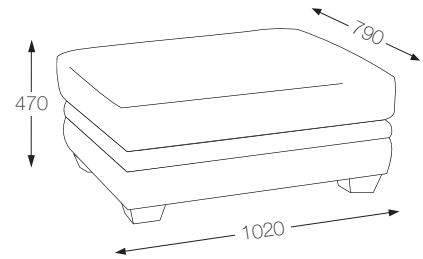

MARTELLI

OTTOMAN

1 SEAT LHF/RHF	2.5 SEATER LHF/RHF
W 930	W 1540
D 980	D 980
H 890	H 890
ARMLESS CHAIR	3 SEATER LHF/RHF
W 625	W 2150
D 980	D 980
H 890	H 890
CHAISE LHF/RHF	
W 980	
D 2095	
H 890