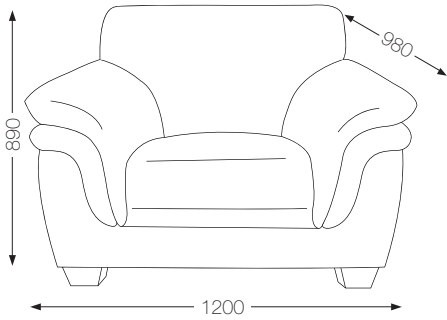

MARTELLI

CHAIR