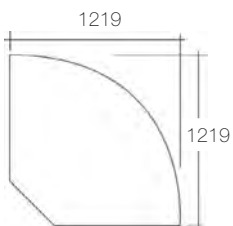

1 SEAT LHF/RHF	2.5 SEATER LHF/RHF
W 930	W 1540
D 980	D 980
H 890	H 890
ARMLESS CHAIR	3 SEATER LHF/RHF
W 625	W 2150
D 980	D 980
H 890	H 890
CHAISE LHF/RHF	
W 980	
D 2095	
H 890	

MODULAR CNR