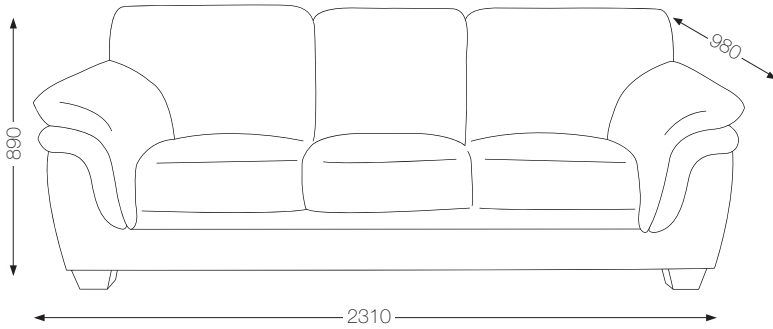

MARTELLI

MODULAR CNR

MARTELLI

CHAIR

2.5 SEATER SOFA

3 SEATER SOFA

OTTOMAN

MODULAR

1 SEAT LHF/RHF	2.5 SEATER LHF/RHF
W 930	W 1540
D 980	D 980
H 890	H 890
ARMLESS CHAIR	3 SEATER LHF/RHF
W 625	W 2150
D 980	D 980
H 890	H 890
CHAISE LHF/RHF	
W 980	
D 2095	
H 890	

MODULAR CNR