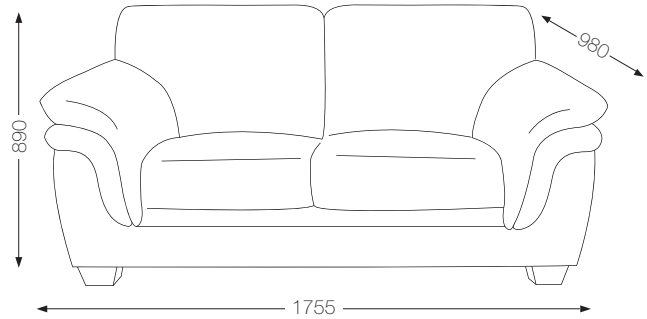

MARTELLI

MODULAR CNR

MARTELLI

CHAIR

2.5 SEATER SOFA

3 SEATER SOFA

OTTOMAN

MODULAR

1 SEAT LHF/RHF	2.5 SEATER LHF/RHF
W 930	W 1540
D 980	D 980
H 890	H 890
ARMLESS CHAIR	3 SEATER LHF/RHF
W 625	W 2150
D 980	D 980
H 890	H 890
CHAISE LHF/RHF	
W 980	
D 2095	
H 890	

MODULAR CNR